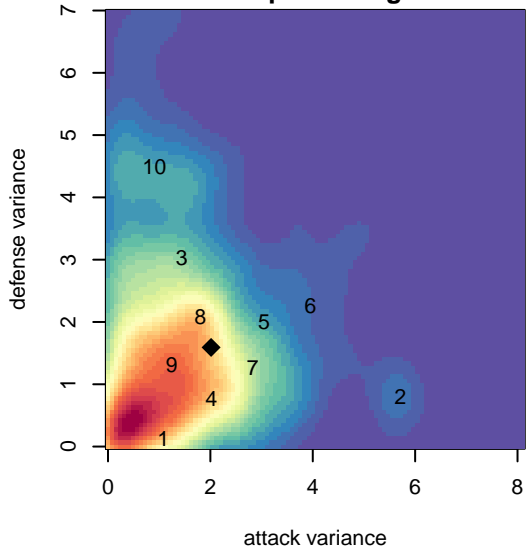

Crossfire OR Blue II G02

Crossfire Oregon
 Tigard, OR
 G02 total strength=1223
 attack=5.39 defense=3.49
 spr league = Win OYS G02 Div 1 White

alt names used:
 CROSSFIRE OREGON
 CROSSFIRE OREGON 2002 BLUE 2 (OR)
 Crossfire Oregon 02G Blue 2
 Crossfire Oregon 02G Blue 2

Venues played:
 2016 Oswego Nike Cup Bronze U15
 2016 Mt Hood Challenge U15 Silver/Bronze
 2016 Win OYS G02 Division 1 White
 2016 OYS Presidents Cup G02

Crossfire OR Blue II G02
 Dots are actual minus expected GF (blue circles) and GA (red triangles).
 Blue line is smoothed change in attack strength. Red is smoothed change in defense strength.

**attack and defense variance (black dot)
relative to other teams
and top 10 in region**

**attack and defense rating
relative to others at age
and all opponents in last 13 months**

**attack and defense rating
relative to others at age
and all opponents in last 13 months**

Performance relative to 13 month average

Performance relative to 13 month average

Distribution of opponents
 Red = Lose zone, Blue = Win zone, Green = Even
 Black line separates win/lose zones

lot. A=Neither has attack advantage, B=Opponent has both attack and defense advantage, C=Opponent has both attack and defense disadvantage, D=Both have