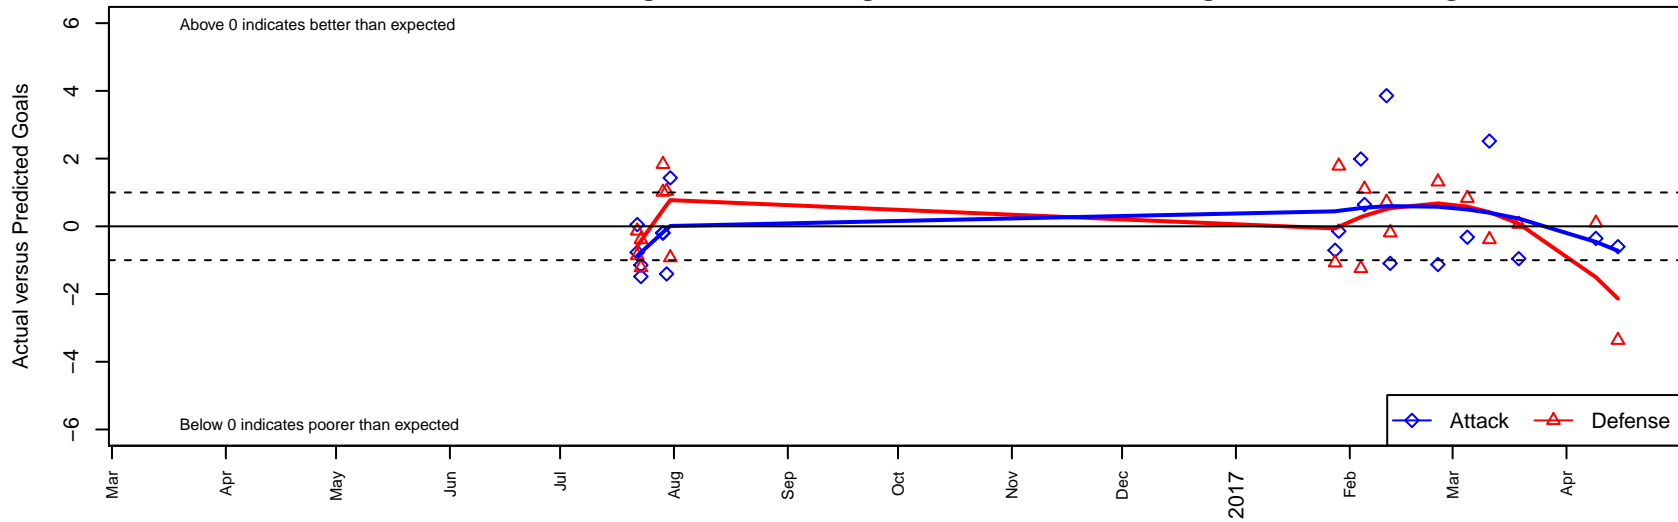

Crossfire OR Blue II G02

Crossfire Oregon
 Tigard, OR
 G02 total strength=1223
 attack=5.39 defense=3.49
 spr league = Win OYS G02 Div 1 White

alt names used:
 CROSSFIRE OREGON
 CROSSFIRE OREGON 2002 BLUE 2 (OR)
 Crossfire Oregon 02G Blue 2
 Crossfire Oregon 02G Blue 2

Venues played:
 2016 Oswego Nike Cup Bronze U15
 2016 Mt Hood Challenge U15 Silver/Bronze
 2016 Win OYS G02 Division 1 White
 2016 OYS Presidents Cup G02

Crossfire OR Blue II G02
 Dots are actual minus expected GF (blue circles) and GA (red triangles).
 Blue line is smoothed change in attack strength. Red is smoothed change in defense strength.

**attack and defense variance (black dot)
relative to other teams
and top 10 in region**

**attack and defense rating
relative to others at age
and all opponents in last 13 months**

**attack and defense rating
relative to others at age
and all opponents in last 13 months**

Performance relative to 13 month average

Performance relative to 13 month average

Distribution of opponents
 Red = Lose zone, Blue = Win zone, Green = Even
 Black line separates win/lose zones

lot. A=Neither has attack advantage, B=Opponent has both attack and defense advantage, C=Opponent has both attack and defense disadvantage, D=Both have