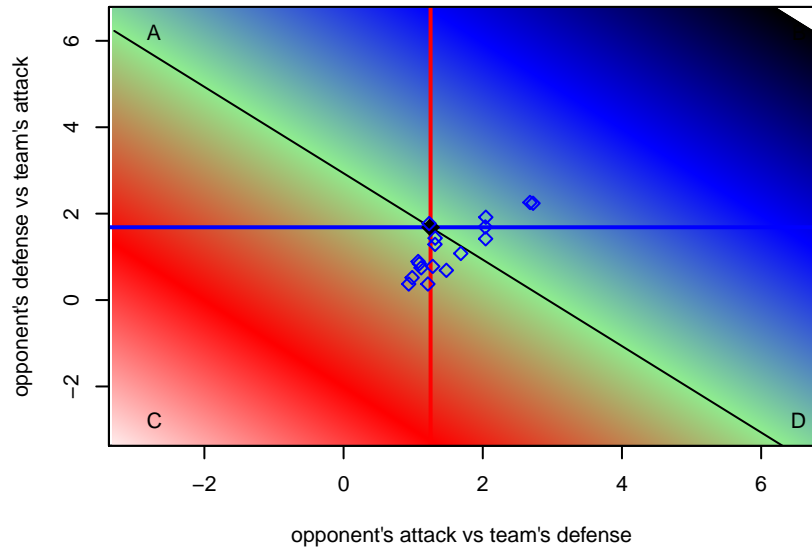

Venues played:
 2016 Oswego Nike Cup Bronze U15
 2016 Mt Hood Challenge U15 Silver/Bronze
 2016 Win OYS G02 Division 1 White
 2016 OYS Presidents Cup G02

Crossfire OR Blue II G02
 Dots are actual minus expected GF (blue circles) and GA (red triangles).
 Blue line is smoothed change in attack strength. Red is smoothed change in defense strength.

**attack and defense variance (black dot)
relative to other teams
and top 10 in region**

**attack and defense rating
relative to others at age
and all opponents in last 13 months**

**attack and defense rating
relative to others at age
and all opponents in last 13 months**

Performance relative to 13 month average

Performance relative to 13 month average

Distribution of opponents
 Red = Lose zone, Blue = Win zone, Green = Even
 Black line separates win/lose zones

lot. A=Neither has attack advantage, B=Opponent has both attack and defense advantage, C=Opponent has both attack and defense disadvantage, D=Both have