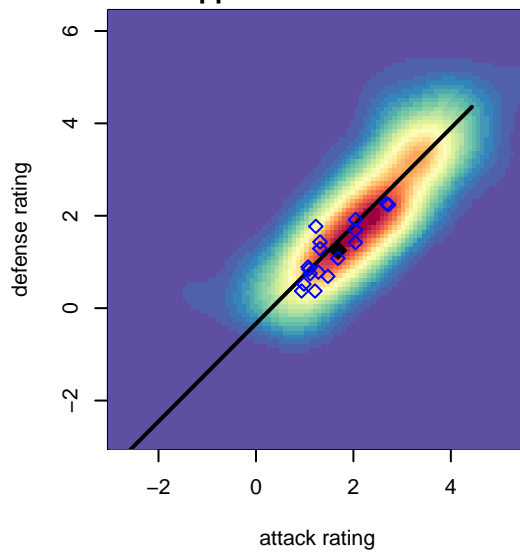

Crossfire OR Blue II G02

Crossfire Oregon
 Tigard, OR
 G02 total strength=1223
 attack=5.39 defense=3.49
 spr league = Win OYS G02 Div 1 White

alt names used:
 CROSSFIRE OREGON
 CROSSFIRE OREGON 2002 BLUE 2 (OR)
 Crossfire Oregon 02G Blue 2
 Crossfire Oregon 02G Blue 2

Venues played:
 2016 Oswego Nike Cup Bronze U15
 2016 Mt Hood Challenge U15 Silver/Bronze
 2016 Win OYS G02 Division 1 White
 2016 OYS Presidents Cup G02

Crossfire OR Blue II G02
 Dots are actual minus expected GF (blue circles) and GA (red triangles).
 Blue line is smoothed change in attack strength. Red is smoothed change in defense strength.

**attack and defense variance (black dot)
relative to other teams
and top 10 in region**

**attack and defense rating
relative to others at age
and all opponents in last 13 months**

**attack and defense rating
relative to others at age
and all opponents in last 13 months**

Performance relative to 13 month average

Performance relative to 13 month average

Distribution of opponents
 Red = Lose zone, Blue = Win zone, Green = Even
 Black line separates win/lose zones

lot. A=Neither has attack advantage, B=Opponent has both attack and defense advantage, C=Opponent has both attack and defense disadvantage, D=Both have