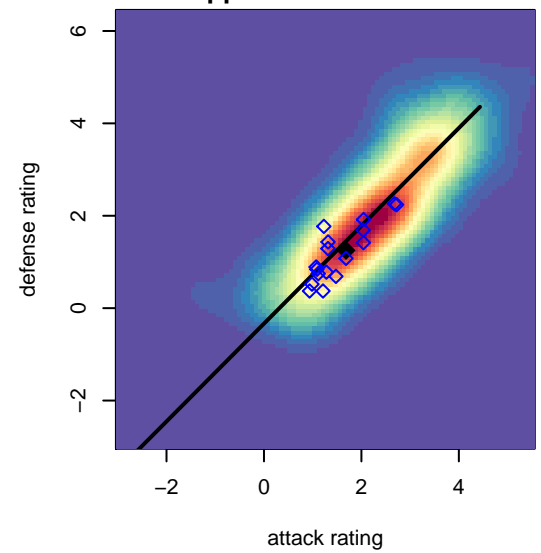

Crossfire OR Blue II G02

Crossfire Oregon
 Tigard, OR
 G02 total strength=1223
 attack=5.39 defense=3.49
 spr league = Win OYS G02 Div 1 White

alt names used:
 CROSSFIRE OREGON
 CROSSFIRE OREGON 2002 BLUE 2 (OR)
 Crossfire Oregon 02G Blue 2
 Crossfire Oregon 02G Blue 2

Venues played:
 2016 Oswego Nike Cup Bronze U15
 2016 Mt Hood Challenge U15 Silver/Bronze
 2016 Win OYS G02 Division 1 White
 2016 OYS Presidents Cup G02

Crossfire OR Blue II G02
 Dots are actual minus expected GF (blue circles) and GA (red triangles).
 Blue line is smoothed change in attack strength. Red is smoothed change in defense strength.

**attack and defense variance (black dot)
relative to other teams
and top 10 in region**

**attack and defense rating
relative to others at age
and all opponents in last 13 months**

**attack and defense rating
relative to others at age
and all opponents in last 13 months**

Performance relative to 13 month average

Performance relative to 13 month average

Distribution of opponents
 Red = Lose zone, Blue = Win zone, Green = Even
 Black line separates win/lose zones

lot. A=Neither has attack advantage, B=Opponent has both attack and defense advantage, C=Opponent has both attack and defense disadvantage, D=Both have